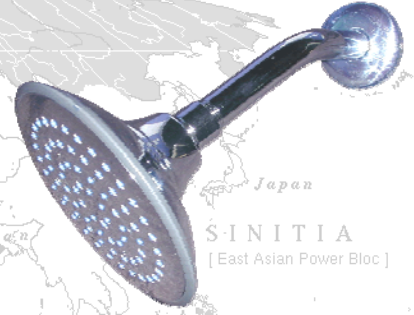

S-INITIA
[East Asian Power Bloc]

by William Corrigan, New York 1999 No Copyright