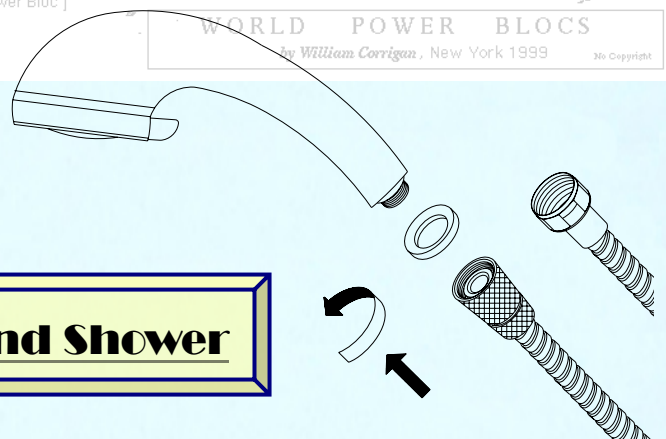

Hand Shower