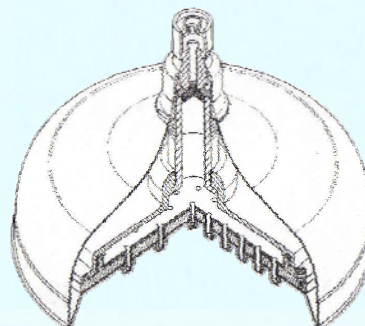

ISD Hardware Co., Ltd.

Innovation/Source/Design

<http://www.isd-hardware.com/>

Shower Head

Metal Shower Head Style :