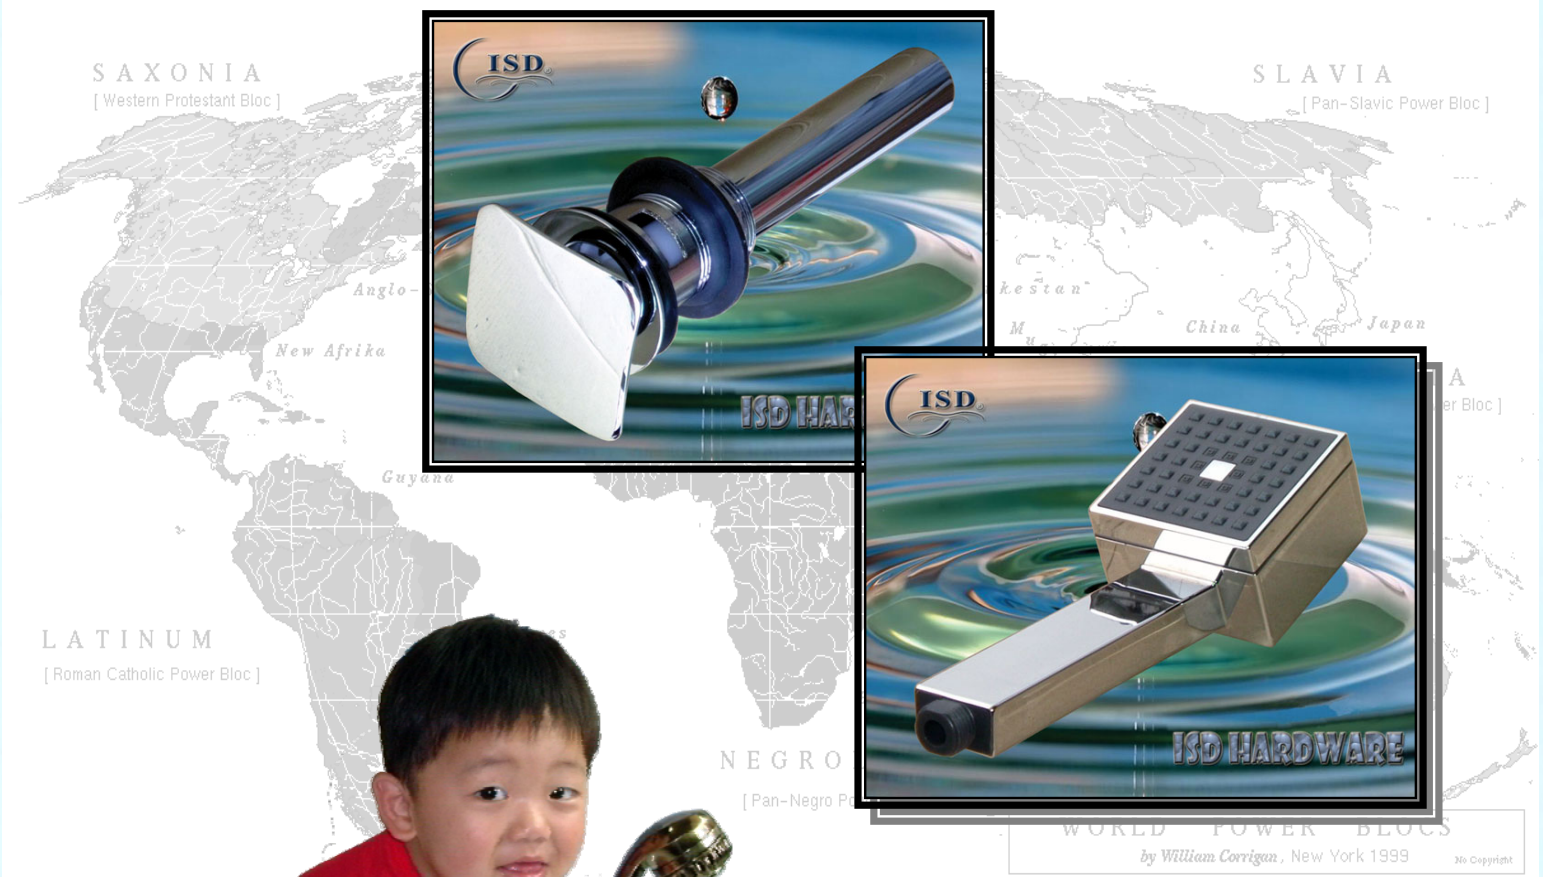

Bathroom Accessories

Plumbing Fixture & Fittings

ISD Hardware Co., Ltd.

<http://www.isd-hardware.com/>

ISD Hardware Co., Ltd.

Innovation/Source/Design

<http://www.isd-hardware.com/>

The main product line of ISD Hardware includes many kinds of sanitary ware and bathroom accessories.